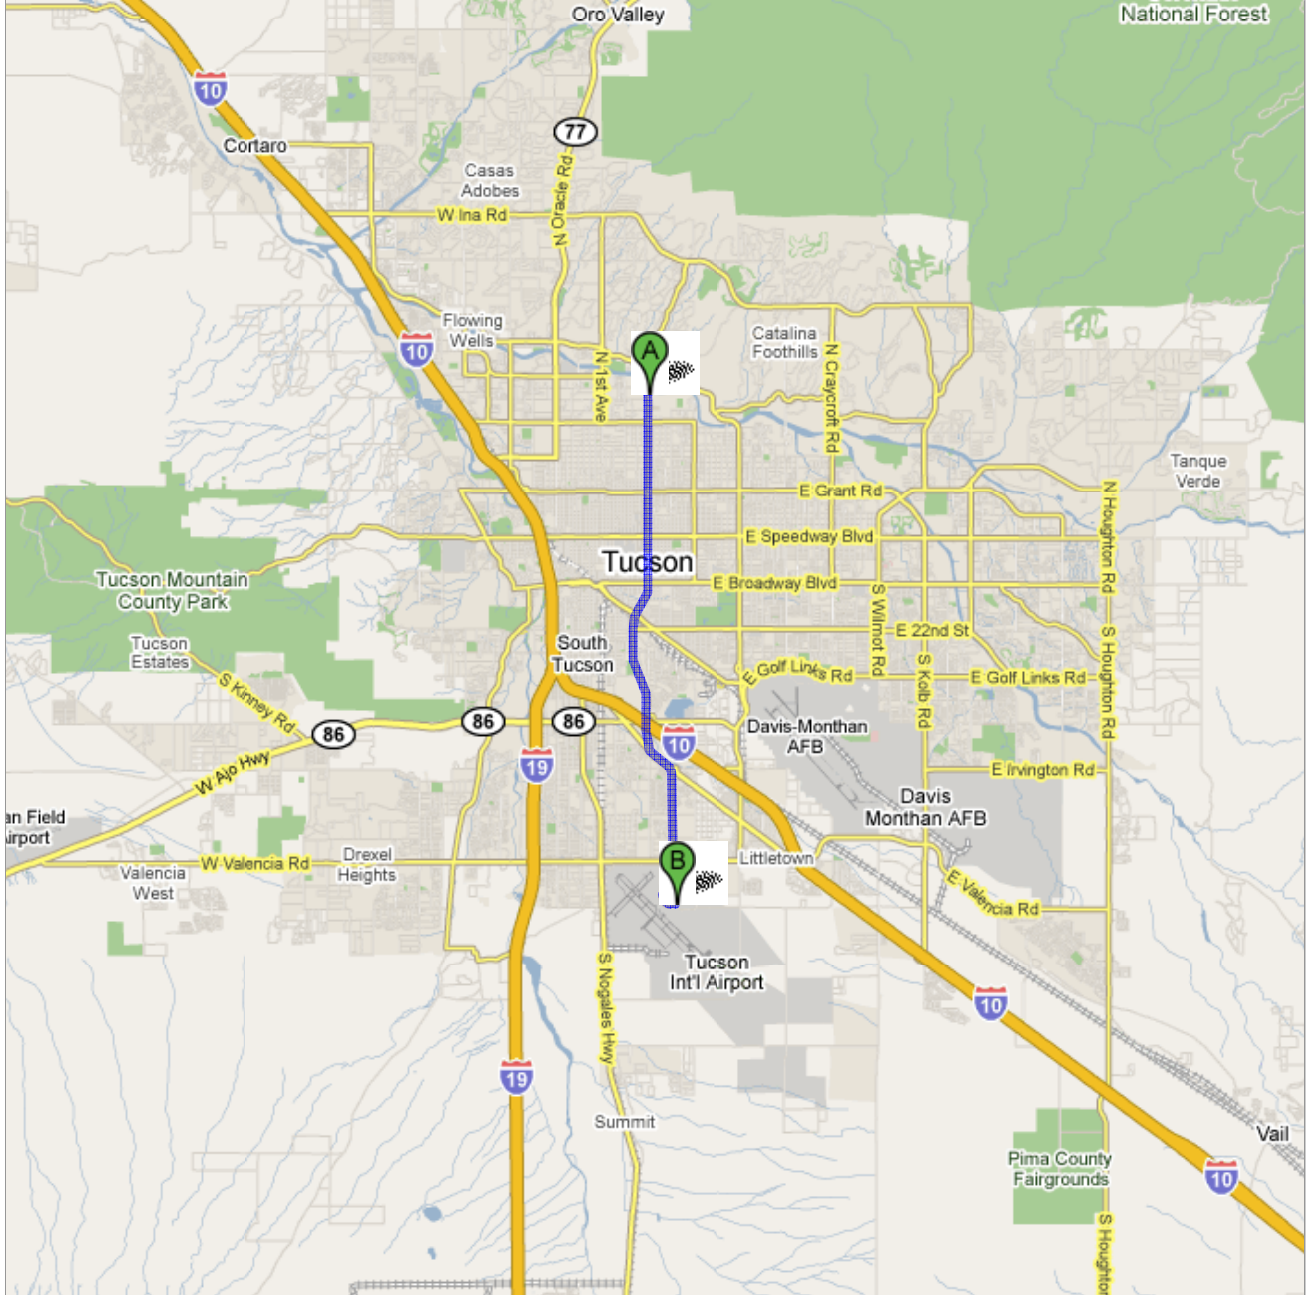

**Directions to 2601 E Airport Dr, Tucson, AZ 85706**  
12.0 mi – about 24 mins

**Save trees. Go green!**  
Download Google Maps on your phone at [google.com/gmm](http://google.com/gmm)

**4140 N Campbell Ave  
Tucson, AZ 85719**

- 
- |    |   |                            |
|----|---|----------------------------|
| 1. | Head <b>south</b> on <b>N Campbell Ave</b> toward <b>E Roger Rd</b><br>About 5 mins | go 2.0 mi<br>total 2.0 mi  |
| 2. | Slight <b>right</b> to stay on <b>N Campbell Ave</b><br>About 5 mins                | go 2.2 mi<br>total 4.3 mi  |
| 3. | Continue on <b>S Kino Pkwy</b><br>About 7 mins                                      | go 3.6 mi<br>total 7.9 mi  |
| 4. | Slight <b>left</b> at <b>E Benson Hwy</b><br>About 1 min                            | go 0.6 mi<br>total 8.5 mi  |
| 5. | Continue on <b>S Tucson Blvd</b><br>About 6 mins                                    | go 3.0 mi<br>total 11.5 mi |
| 6. | Slight <b>left</b> at <b>E Airport Dr/S Tucson Blvd</b><br>About 1 min              | go 0.4 mi<br>total 11.9 mi |
| 7. | Turn <b>right</b> at <b>E Airport Dr</b><br>Destination will be on the left         | go 495 ft<br>total 12.0 mi |

**2601 E Airport Dr  
Tucson, AZ 85706**

These directions are for planning purposes only. You may find that construction projects, traffic, weather, or other events may cause conditions to differ from the map results, and you should plan your route accordingly. You must obey all signs or notices regarding your route.

Map data ©2008 LeadDog Consulting, Tele Atlas