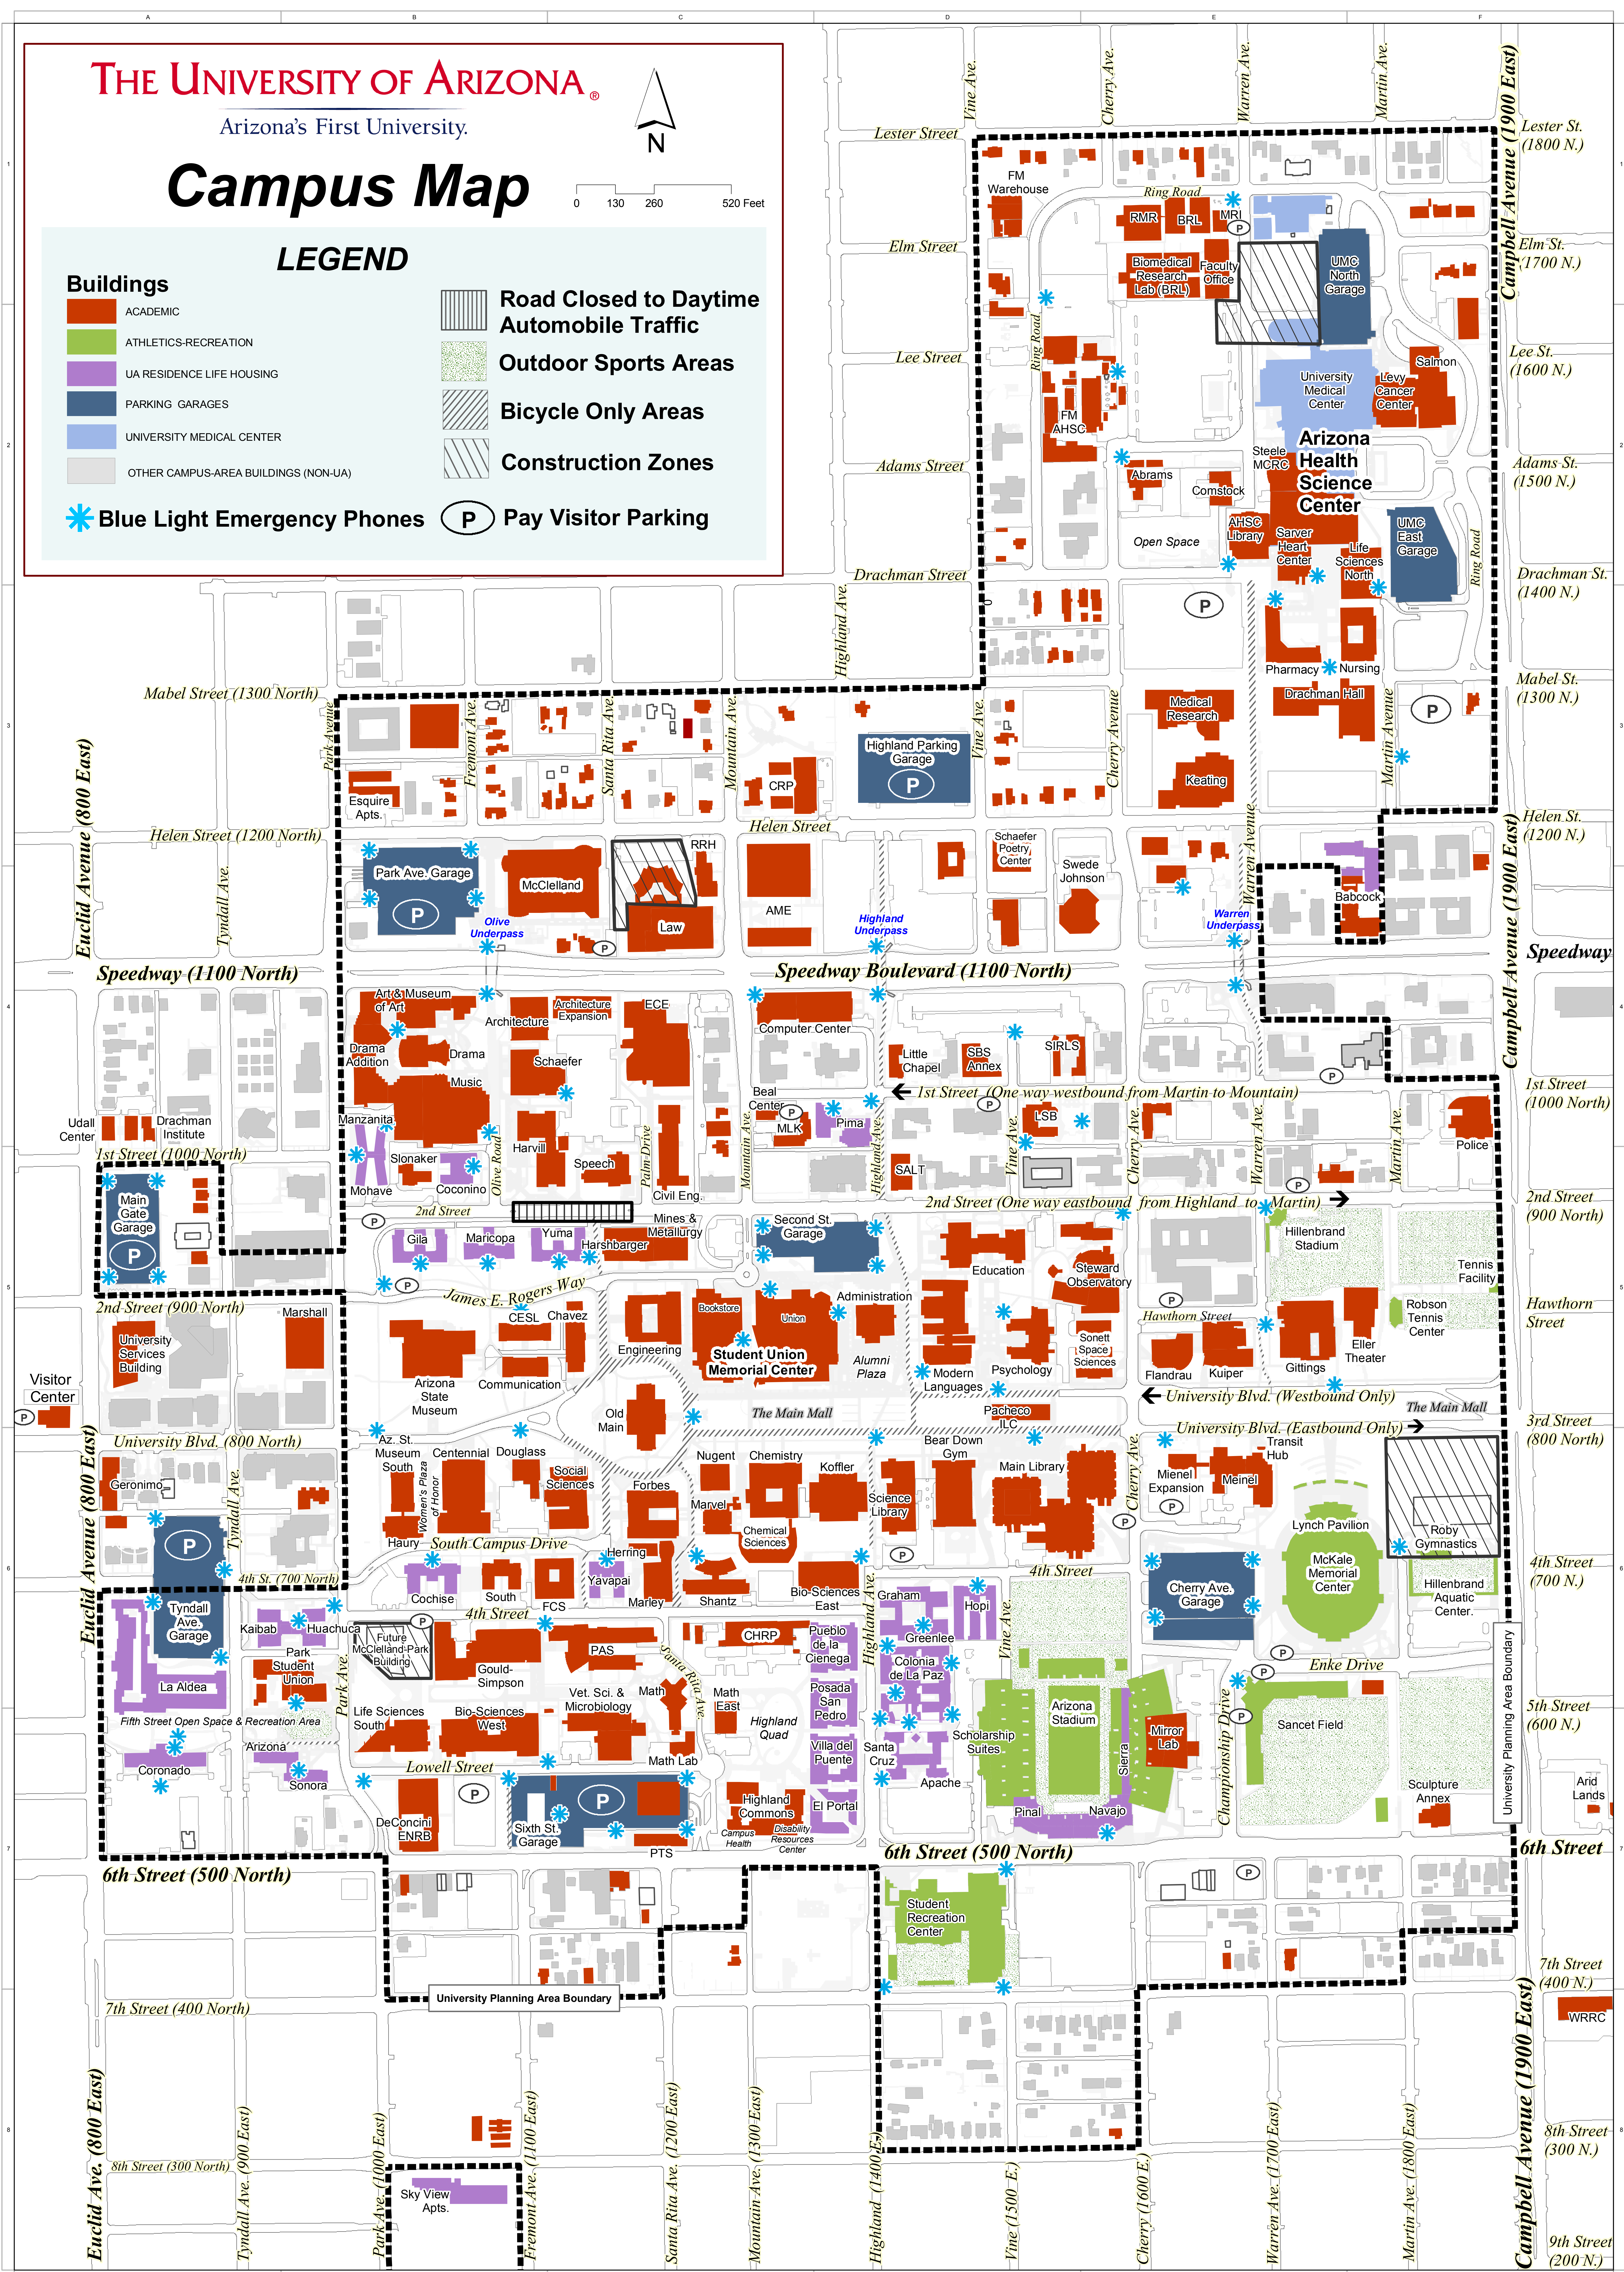

THE UNIVERSITY OF ARIZONA

Arizona's First University.

Campus Map

0 130 260 520 Feet

LEGEND

Buildings

- ACADEMIC
- ATHLETICS-RECREATION
- UA RESIDENCE LIFE HOUSING
- PARKING GARAGES
- UNIVERSITY MEDICAL CENTER
- OTHER CAMPUS-AREA BUILDINGS (NON-UA)

Road Closed to Daytime Automobile Traffic

Outdoor Sports Areas

Bicycle Only Areas

Construction Zones

* Blue Light Emergency Phones P Pay Visitor Parking

Most Frequently Requested Locations

Name	Location	Name	Location	Name	Location
Administration	D5	Highland Commons (Campus Health & Disability Resource Center)	C7	Pacheco ILC	D5
Arizona Health Sciences Center	E2	Holsclaw Hall (Music Building)	B4	Police	F4
Arizona Stadium	D7	Main Library	D6	Schaefer (Center for Creative Photography)	B4
Arizona State Museum	B5	Main Mall	C5-F5	Student Recreation Center	D7
Bus Stop (Transit Hub)	E6	Marroney Theater (Drama Building)	B4	Student Union Memorial Center	C5
Campus Health (Highland Commons)	C7	McKale Memorial Center	E6	Swede Johnson (Alumni)	D4
Centennial Hall	B6	Museum of Art	B4	University Services Building	A5
Crowder Hall (Music Building)	B4	Nugent	C6	Visitor's Center	A5
Drama (Marroney Theater)	B6	Old Main (Admissions)	C5		
Eller Dance Theater	B4				