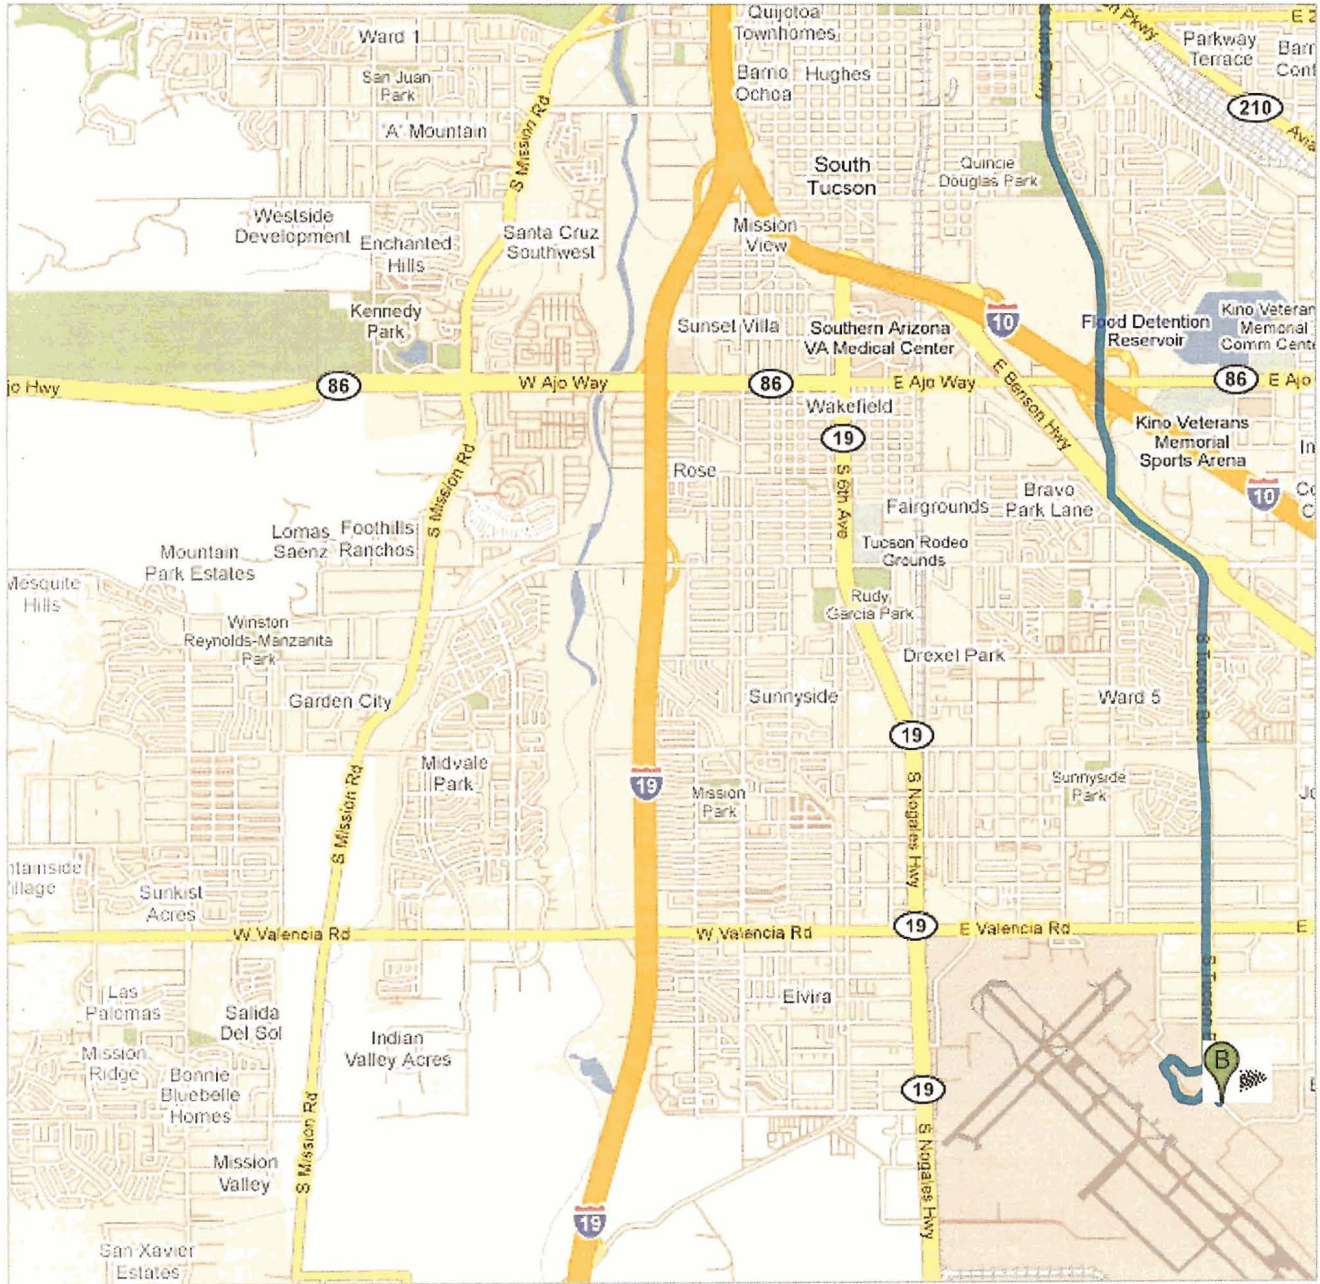

**Directions to 2601 E Airport Dr,
Tucson, AZ 85756**
12.0 mi – about 24 mins

Save trees. Go green!
Download Google Maps on your phone at google.com/gmm

 4101 N Campbell Ave, Tucson, AZ 85719

-
- | | |
|--|-----------------------------------|
|  1. Head south on N Campbell Ave toward E Roger Rd
About 5 mins | go 2.1 mi
total 2.1 mi |
|  2. Slight right to stay on N Campbell Ave
About 5 mins | go 2.2 mi
total 4.4 mi |
| 3. Continue on S Kino Pkwy
About 7 mins | go 3.6 mi
total 7.9 mi |
|  4. Slight left at E Benson Hwy
About 1 min | go 0.6 mi
total 8.5 mi |
| 5. Continue on S Tucson Blvd
About 6 mins | go 3.0 mi
total 11.6 mi |
|  6. Slight left at E Airport Dr/S Tucson Blvd
About 1 min | go 0.4 mi
total 12.0 mi |
|  7. Turn right at E Airport Dr
Destination will be on the left | go 495 ft
total 12.0 mi |

 2601 E Airport Dr, Tucson, AZ 85756

These directions are for planning purposes only. You may find that construction projects, traffic, weather, or other events may cause conditions to differ from the map results, and you should plan your route accordingly. You must obey all signs or notices regarding your route.

Map data ©2009 , Maponics, Tele Atlas