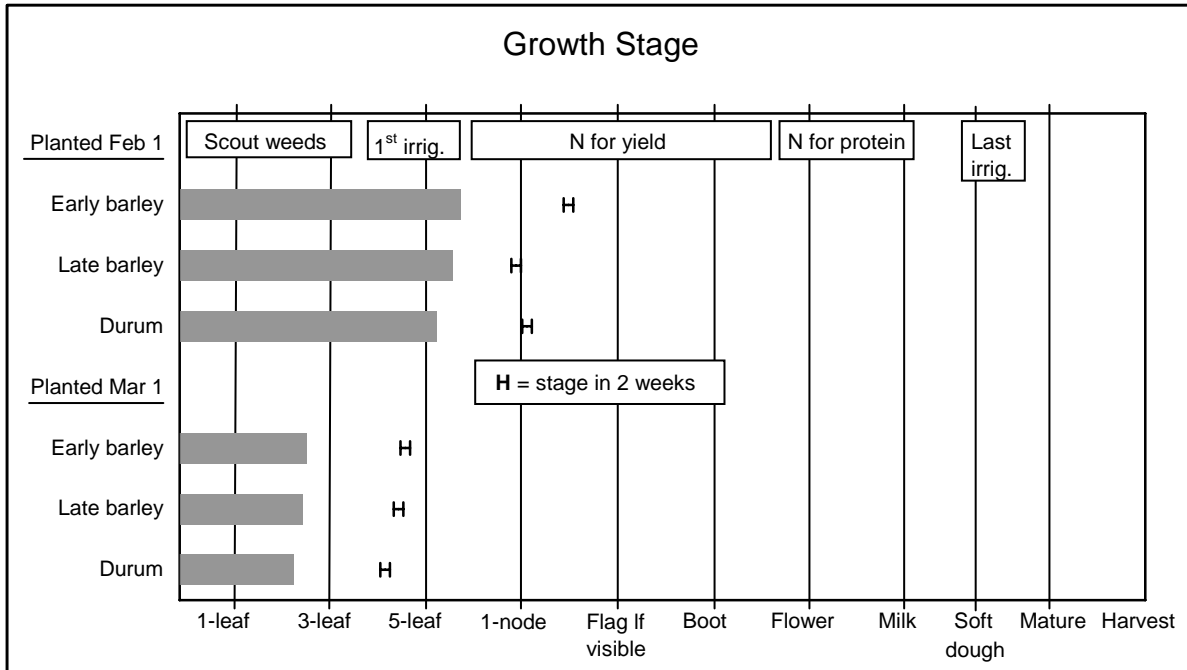

Bonita

Small Grain Advisory

March 22, 2009

(Note: This advisory was developed by Mike Ottman, Extension Agronomist, University of Arizona using AZMET weather data. Funding was received from the Arizona Grain Research and Promotion Council.)