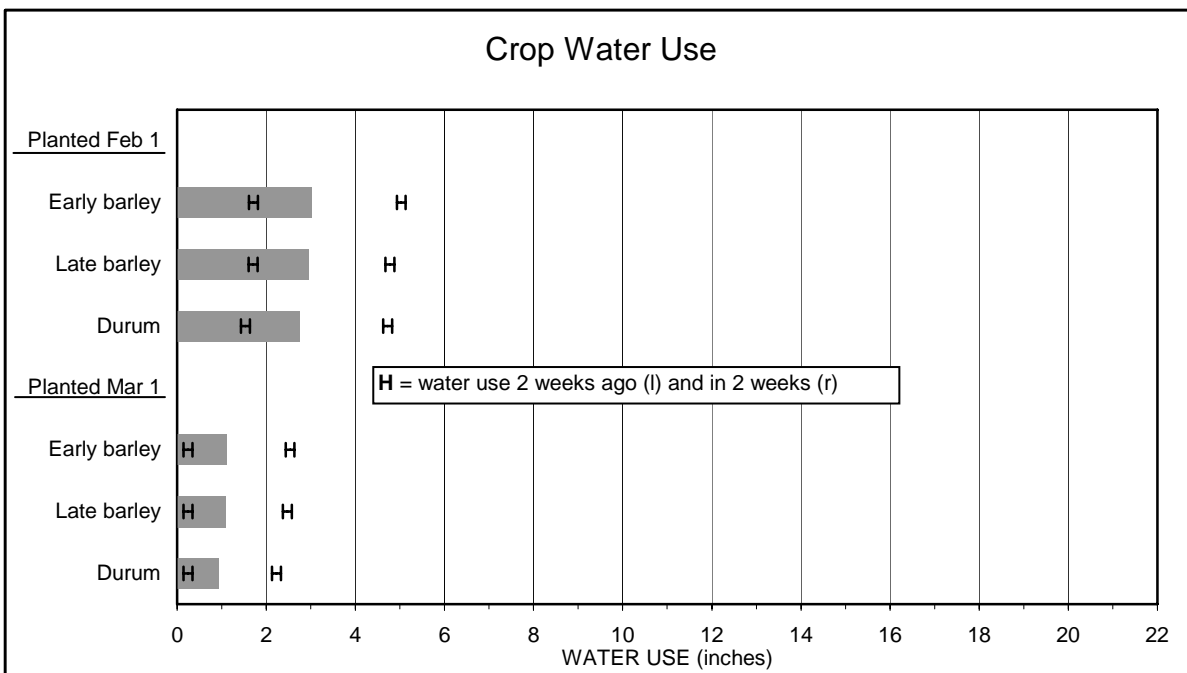

Bonita

Small Grain Advisory

March 22, 2009

(Note: This advisory was developed by Mike Ottman, Extension Agronomist, University of Arizona using AZMET weather data. Funding was received from the Arizona Grain Research and Promotion Council.)